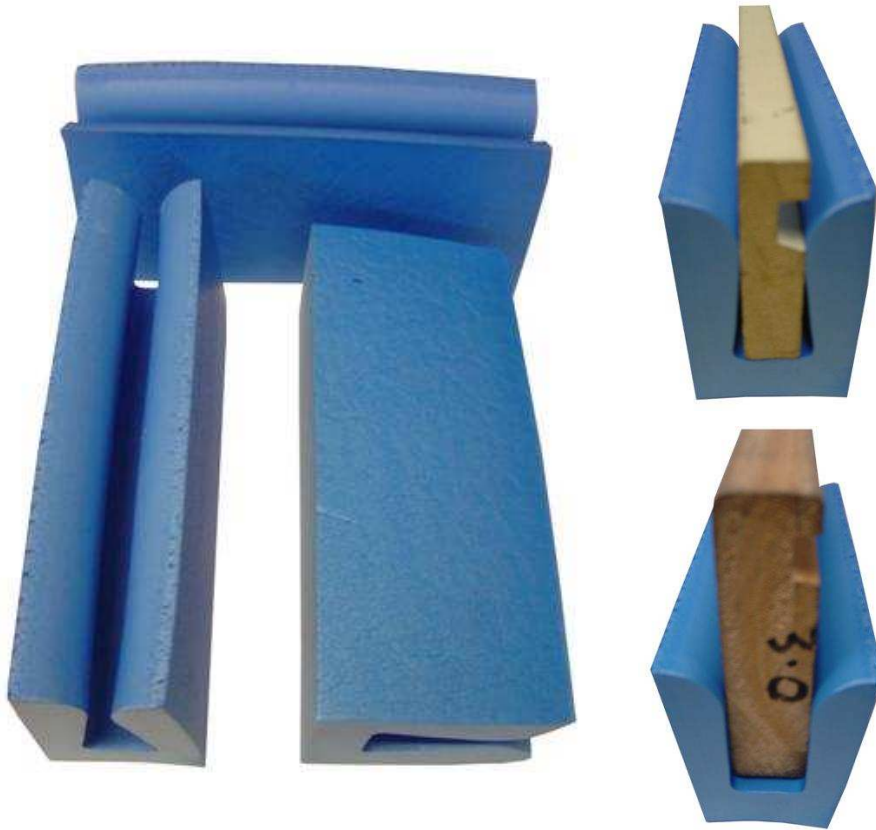

THE GLASS RACKING COMPANY

Innovation by Design

REVEAL FOAM

Soft foam designed for placing on reveals as separators when transporting window frames. Eliminates hard surfaces rubbing and damaging the window frames. A better solution than carpet. Benefits include less damage to window frames and speeding up the loading and unloading process.

GET FULL PRODUCT CATALOGS ONLINE AT
WWW.THEGLASSRACKINGCOMPANY.COM