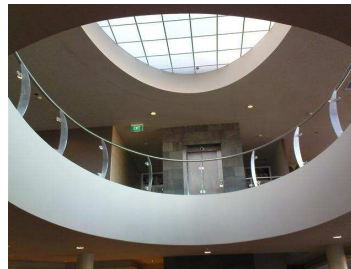

Aaron Greig
021-2882556