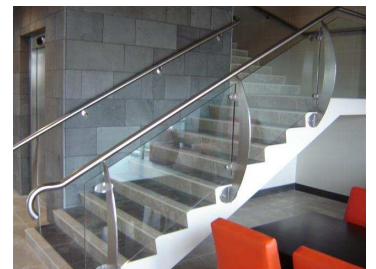

Aaron Greig
021-2882556