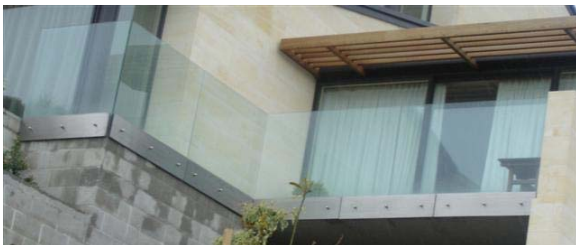

Stainless steel 50mm post and 10mm glass deck balustrade

Stainless steel 38mm posts curved glass balustrade

Stainless steel 50mm Sq posts face fixed with 10mm glass

12mm Glass with 50mm dia standoffs

12mm stainless steel face plate balustrade